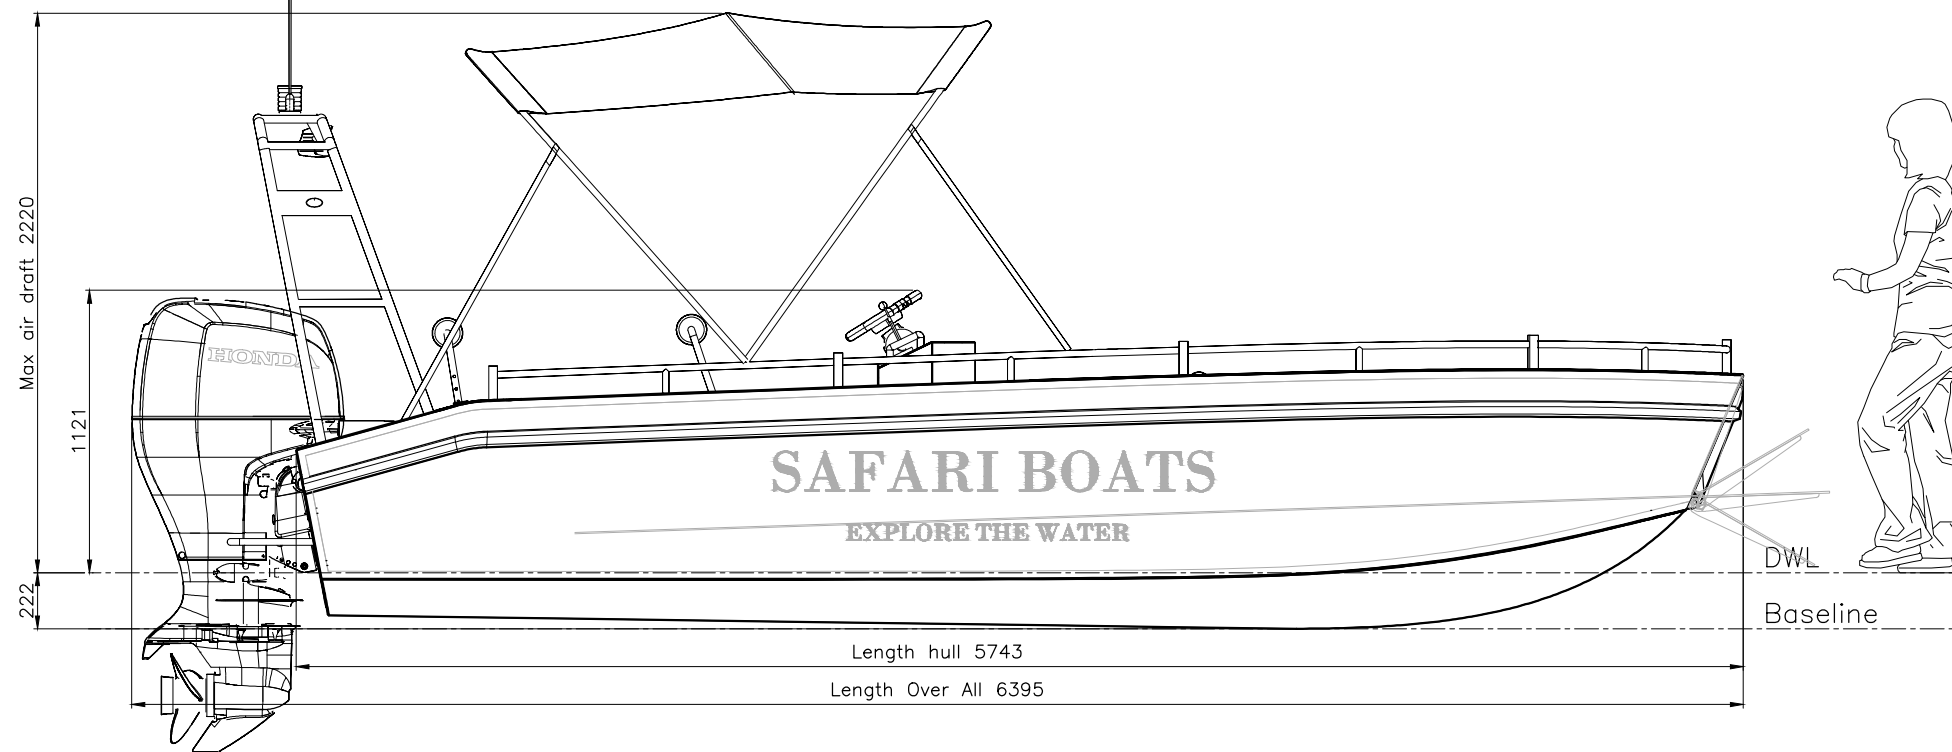

General arrangement
Profile view