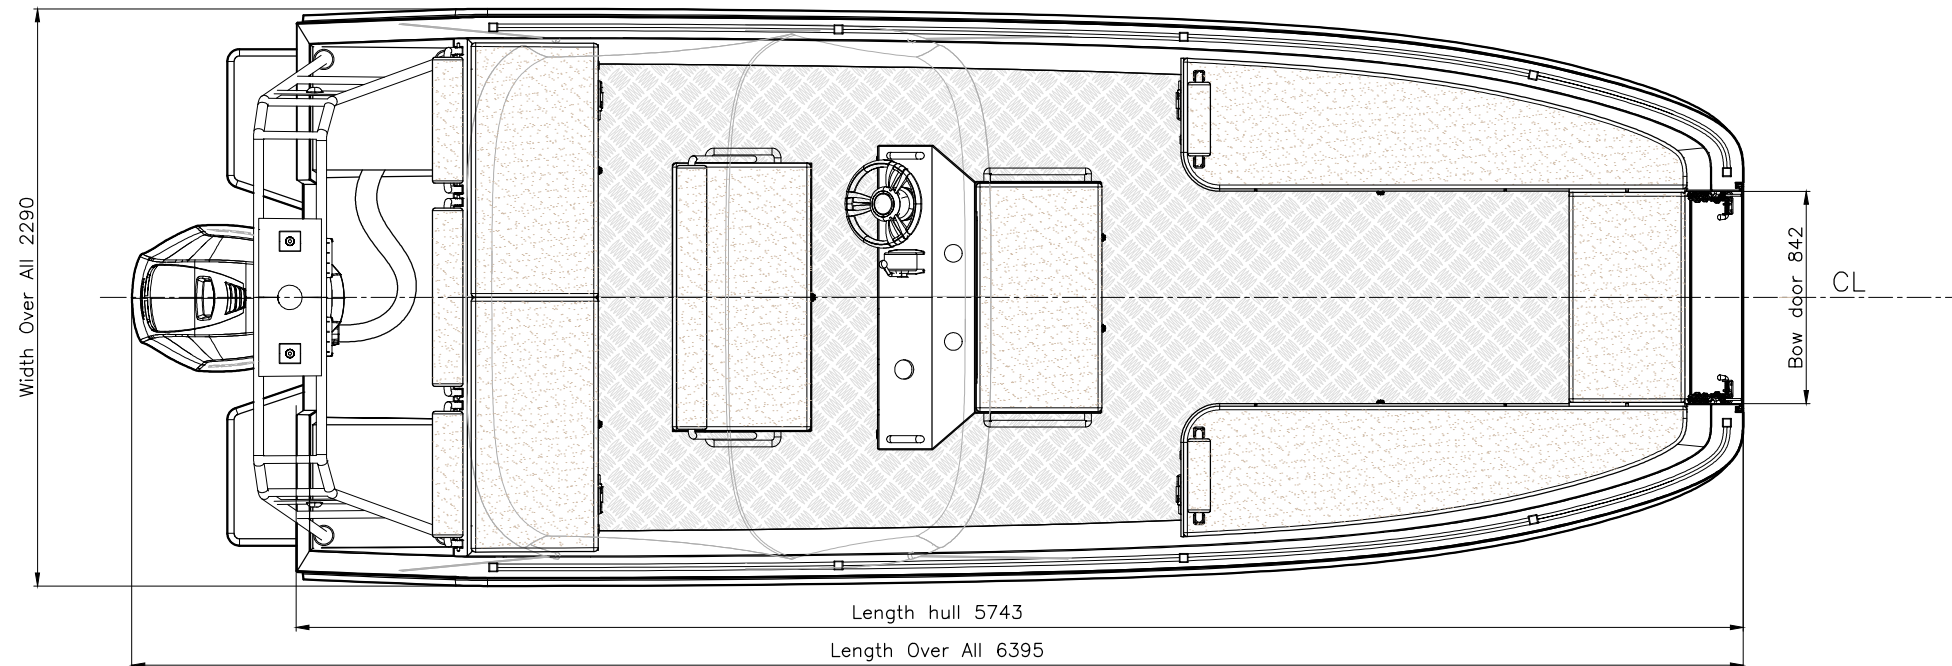

General arrangement
Profile view

WIJK YACHT CREATION B.V.
Harbour Business Center
Dr. Lelykade 22A, 2583 CM, The Hague, (NL)
T +31(0)70 4 16 17 28,
E info@yachtcreation.com,
I www.yachtcreation.com

Dwg name:
400 - General arrangement.dwg

Paper size: A3

Scale: 1:30

Date: 17-09-2021

Project name:
2000 - Safariboats

Title: General Arrangement

Drawn: B. van der Wijk

Sheet: 1-1