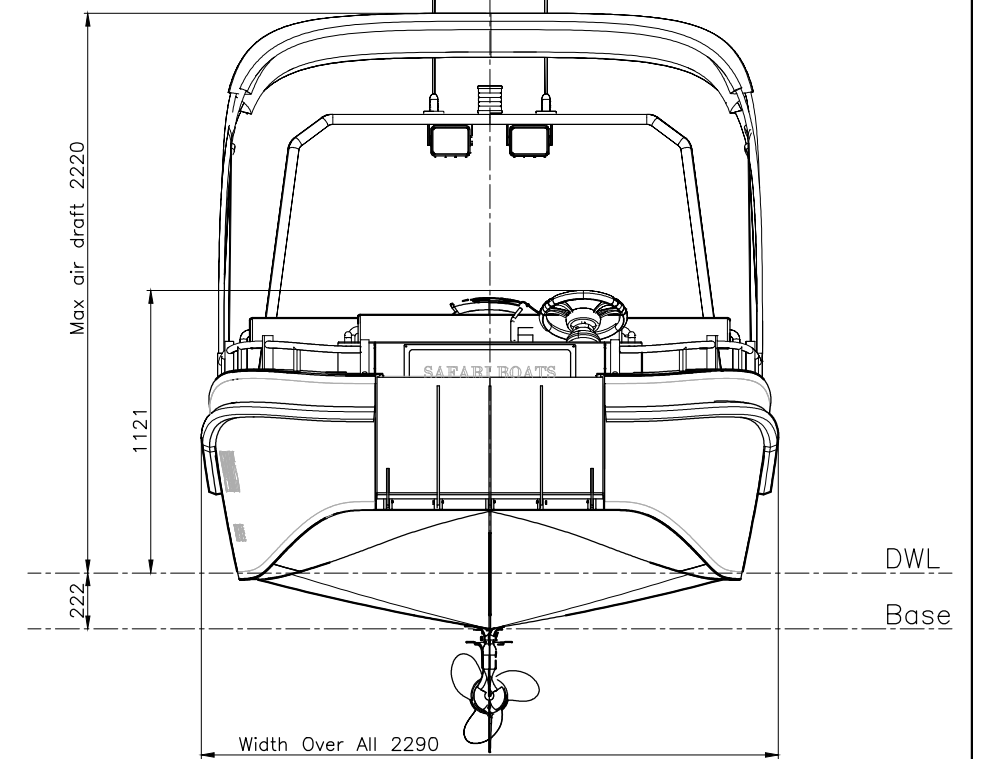

General arrangement
Front view